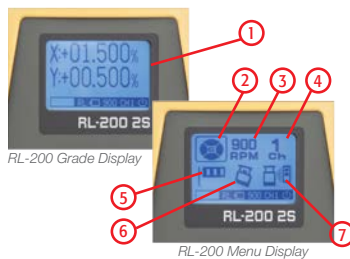

RL-200 SERIES

HIGH-ACCURACY, HIGH VALUE
SLOPE LASERS

Specifications	
Accuracy	H: ± 7 arc seconds
Repeatability	7 arc seconds
Working Area	1100 m
Rotation Speed	300/600/900 rpm
Dust/Water Rating	IP66
Operating Time	Alkaline: 100 hours Ni-MH: 90 hours
Grade Range (single/dual)	2S: $\pm 10 / -5$ to $+25$ 1S: -5 to $+25 / NA$
Size (H x W x L)	253 x 218 x 174 mm

High-Accuracy, High Value Slope Lasers

- 7 Arc second accuracy
- Wide grade range (up to 25% slope) without slope blocks
- Up to 100 hours battery life
- Range up to 1100 m
- Full function remote (RI-200 2S)

Verifiable operation? It couldn't be clearer...

The RL-200 features a large, high-contrast, graphical display that clearly shows all functions at a glance:

1. Current grade
2. Masking: Electronic shutter up to 3 quadrants
3. Selectable rotation speed: 300/600/900 rpm
4. Selectable remote channel: up to 9 channels
5. Sensitivity selector
6. HI alert: indicates when laser has been disturbed
7. HI alert to sensor

Control the RL-200 2S - remotely

When the RL-200 2S is operating, the RC-400 displays all operating information up to 300 m away. Change grade, select menu settings, check operational status, even verify battery life, all without touching the laser.